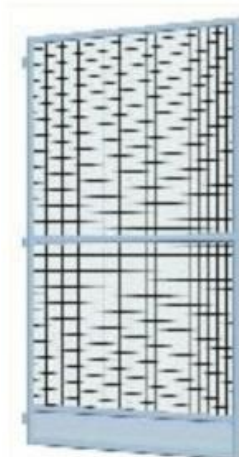

Price-list of frame insect screens for PVC windows/doors (year 2017)*

Type	With hooks (15 or 20 mm)			With magnets	
	White / brown	Golden oak / RAL7016	RAL xxxx	White / brown	RAL xxxx
Frame insect screen	18 EUR/m ²	23 EUR/m ²	42 EUR/m ²	22 EUR/m ²	49 EUR/m ²
Antiallergic frame insect screen	26 EUR/m ²	30 EUR/m ²	44 EUR/m ²	33 EUR/m ²	60 EUR/m ²
Door insect screen (W x H up to 1,00 x 2,20 m)	120 EUR/unit	135 EUR/unit	155 EUR/unit	-	
Door insect screen (when W x H is bigger than 1,00 x 2,20 m), surcharge/unit	+20,00 EUR/unit			-	

* Prices are indicated in EUR excl. VAT on EXW Kaunas, Lithuania basis (Incoterms 2010)

Minimum area for payment: 0,7 m².

Possible insect screens: standard grey, standard black, or antiallergic.

For KBE70 profiles 15 mm hooks are used, for Koemmerling 88+ profile – 20 mm hooks.

If one side of frame insect screen is longer than 1,20 m, additionally transversal vertically to longer side is mounted:

Door insect screen

Frame insect screen