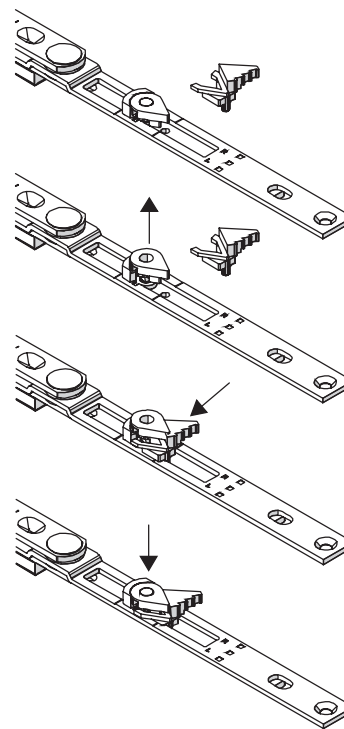

## Variable tilt device MSL-OS

- Enables mini ventilation of approx. 20 – 45 mm in the tilt position
- Variable tilt device MSL.OS as retrofit option for window profiles with a frame rebate depth of 25 mm and 9 mm eurogroove position
- Simple mounting without tools
- MSL.OS can easily be retrofitted to the progressive shear retraction by pulling it up and inserting the MSL.OS device
- Can be retrofitted to all top rods OS ... with progressive shear retraction
- Right and left handed variants available

1  
General product information

2  
Lists of Fittings

3  
Drive rods

4  
Corner drives

5  
Top rods

6  
Sash hinges/  
Corner hinges

7  
Shears/  
Shear hinges

8  
Turn hinges/  
Tilt hinges

9  
Extension rods

10  
Accessories

11  
Frame parts

12  
Mounting accessories

13  
Mounting instructions

14  
Adjustment/  
maintenance

15  
Installation drawings

Article description	Article No.		VPA1 Qty.	Type	VPA2 Qty.	Type	VPA3 Qty.	Type
MSL-OS.LS	4941704	0	50	BL	750	KK	6000	EK
MSL-OS.RS	4941703	0	50	BL	750	KK	6000	EK

RS = right, LS = left