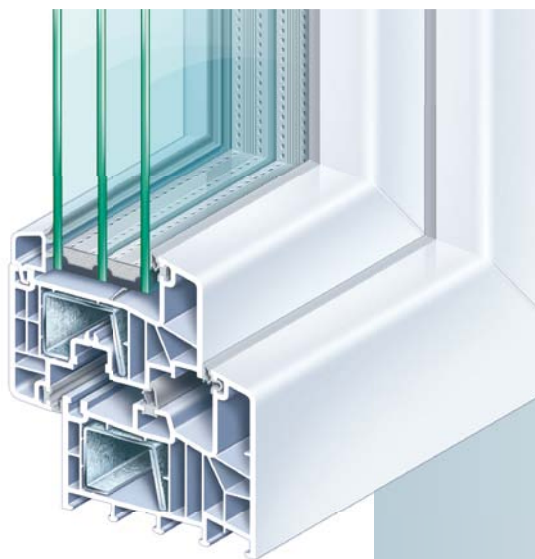

Window system

KÖMMERLING (88) *plus*

KÖMMERLING®

Open to new *perspectives*

New design potential is created between the desirable and the feasible. The new profile generation KÖMMERLING 88plus opens up an expansive potential for creative, and economical design solutions. KÖMMERLING 88plus – your new freedom for realising your own ideas with consummate ease.

A new standard is setting standards

What's being built today will mould the world future generations will be living in. For this reason we must always ask ourselves what architecture and what technologies will be left to posterity. In this respect, great attention is paid to the growing requirements of energy efficiency and the sustainable draw on resources, but also the protective function of the home as a place of reliable security. Innovations like the latest PVC-U profile generation KÖMMERLING 88plus provide answers to these requirements. With its new premium window system KÖMMERLING is giving architects and developers what is possible today for the sustainable creation of living space in the future.

- ▶ high insulation six chamber thermo centre seal system with 88 mm installation depth, design of straight lines, and slender profile sight lines
- ▶ innovative sash rebate gasket and integrated chamfered steel reinforcement – forming an additional seventh chamber in the system – for outstanding thermal insulation properties of $U_f = 1.0 \text{ W}/(\text{m}^2\text{K})$.
- ▶ three sealing levels – with centrally arranged thermo centre seal – for assured high tightness against driving rain, optimal windproof properties, and excellent sound insulation up to 48 dB (SSK 5)
- ▶ full face window walls – sashed doors up to 2.5 m in height
- ▶ wide glazing range from 24 to 52 mm for special functional glazing
- ▶ particularly easy care and low
- ▶ maintenance through arrangement of window hardware in protected section behind the thermo centre seal
- ▶ optimal economic efficiency, eco friendly, long lived, and robust